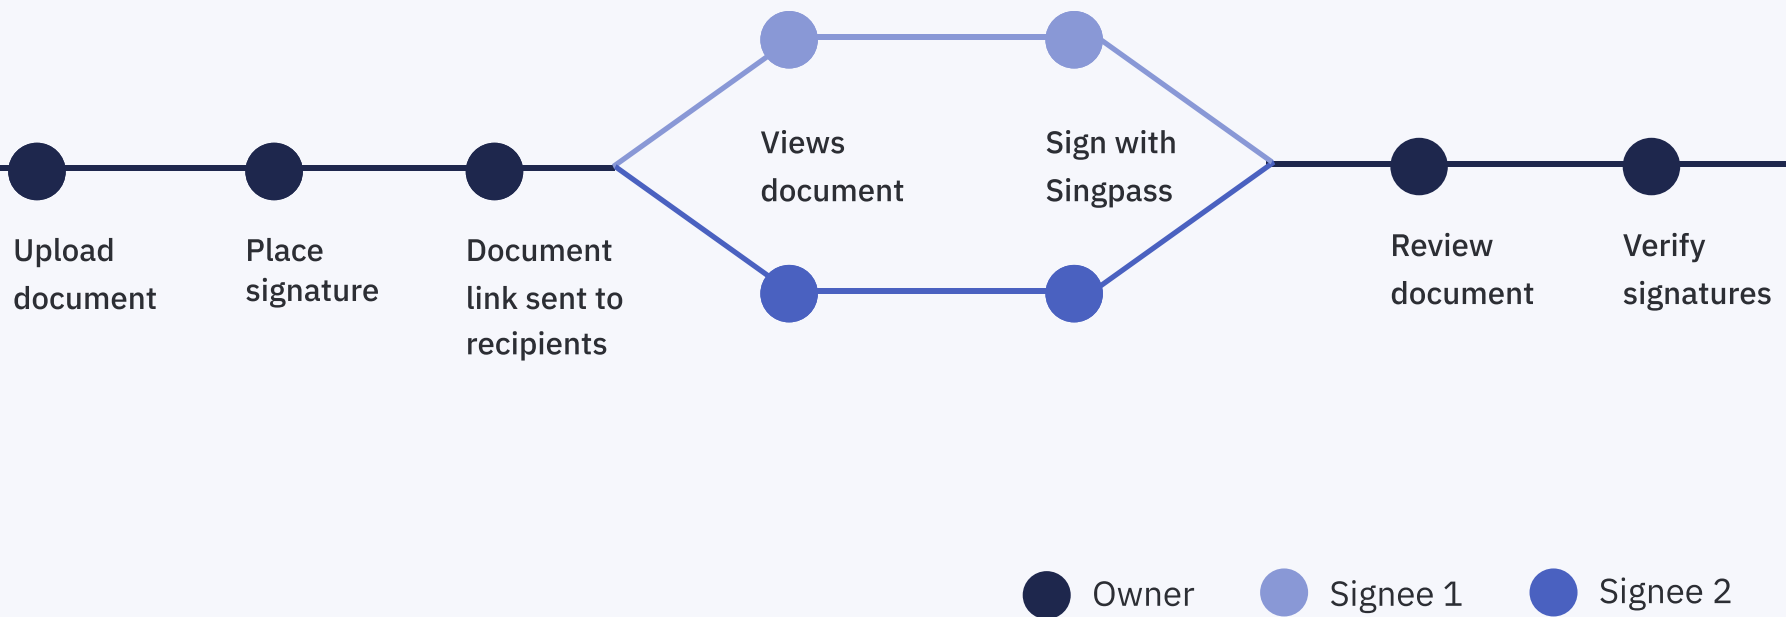

Signify

A digital signing hub for the Singapore government

Team: Amit, Tim, Shu Li, Stacey, Shawn

WHY agencies want Signify

Paperless

Secure

Authentic

Hassle-free

Free of charge

HOW Signify works

INTEREST for Signify

MINDEF
SINGAPORE

SCDF
The Life Saving Force
... for a safer Singapore

SINGAPORE
POLICE FORCE
SAFEGUARDING EVERY DAY

Singapore
General Hospital
SingHealth